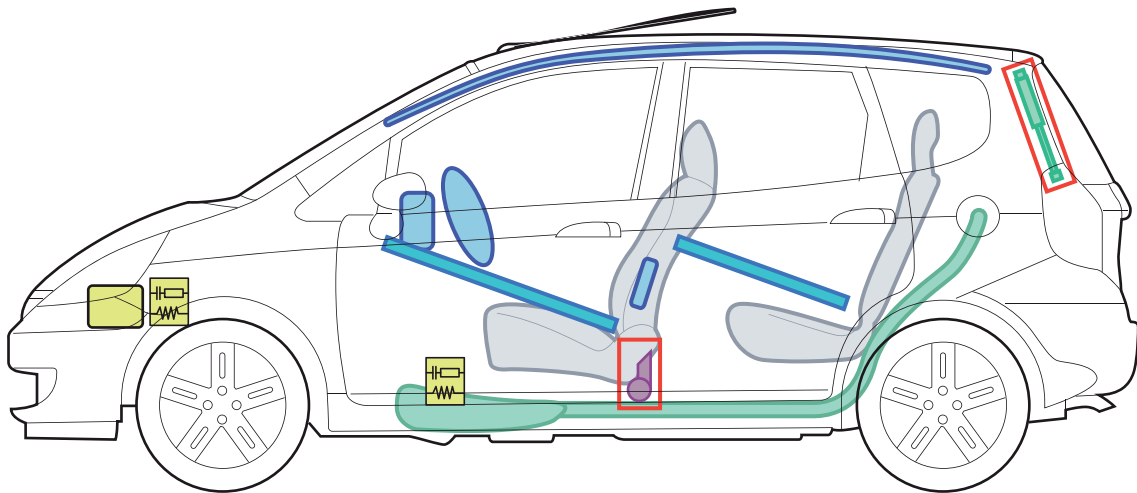

HONDA

JAZZ

(GD1/GD5/GE2/GE3 5-Door, 2002-2008)

Legend

	Airbag		Structural reinforcements		Control unit
	Gas generator		Gas filled spring device		Battery
	Seat belt tensioner		Fuel tank		

J

JAZZ (GD1/GD2/GE2/GE3 5-Door 2002-2008)