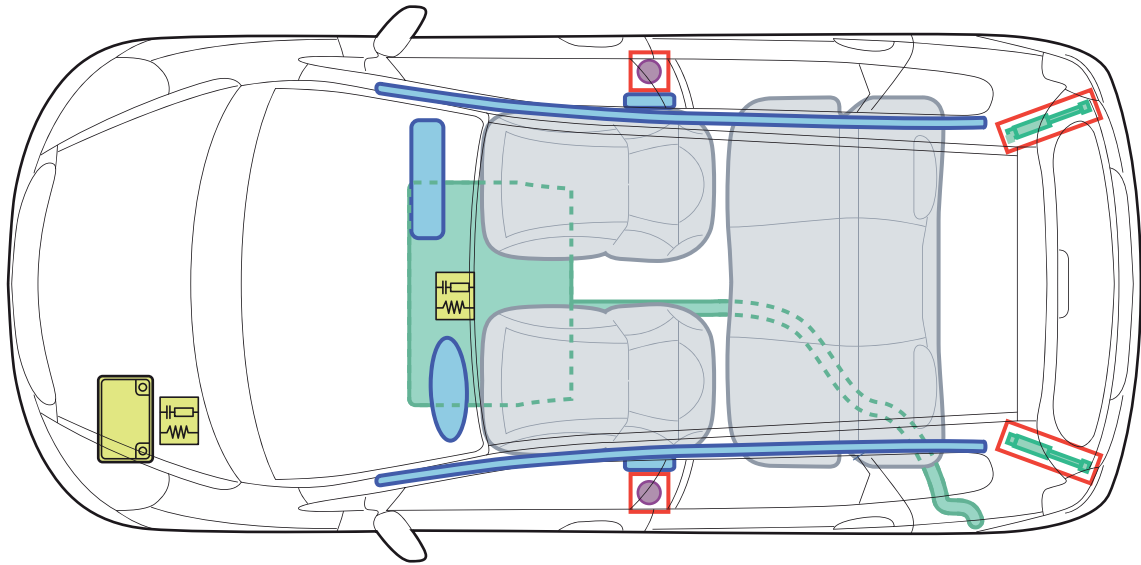

HONDA

JAZZ

(GD1/GD5/GE2/GE3 5-Door, 2002-2008)

Legend

	Airbag		Structural reinforcements		Control unit
	Gas generator		Gas filled spring device		Battery
	Seat belt tensioner		Fuel tank		

J

JAZZ (GD1/GD2/GE2/GE3 5-Door 2002-2008)