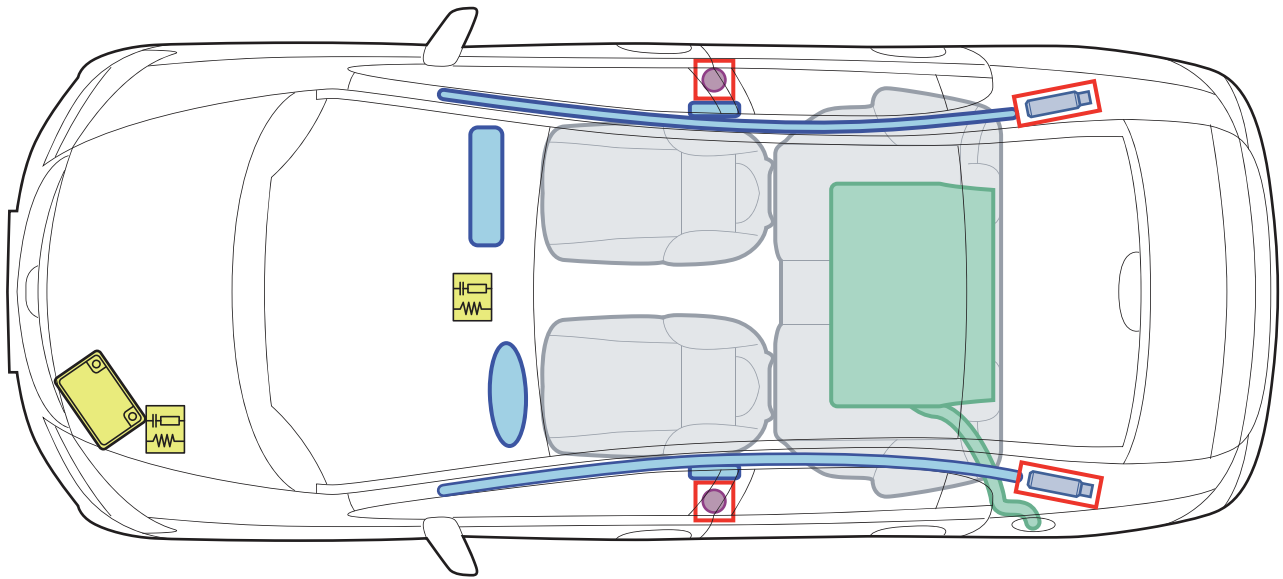

HONDA

Civic 4 Door (FB8) 2011-2016

Legende

	Airbag		Structural reinforcements		Control unit
	Gas generator		Gas filled spring device		Battery
	Seat belt tensioner		Fuel tank		