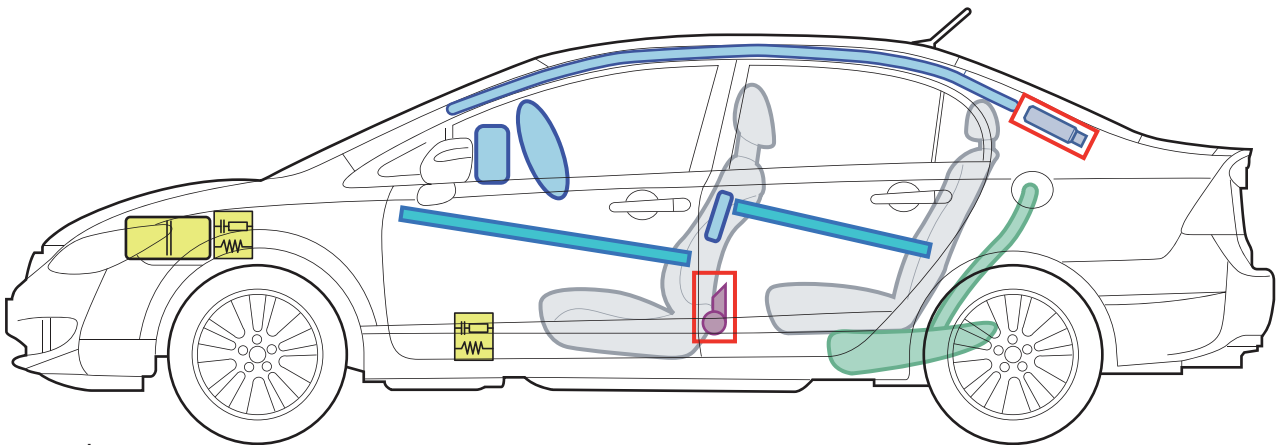

HONDA

Civic 4 Door (FB8) 2011-2016

Legende

	Airbag		Structural reinforcements		Control unit
	Gas generator		Gas filled spring device		Battery
	Seat belt tensioner		Fuel tank		