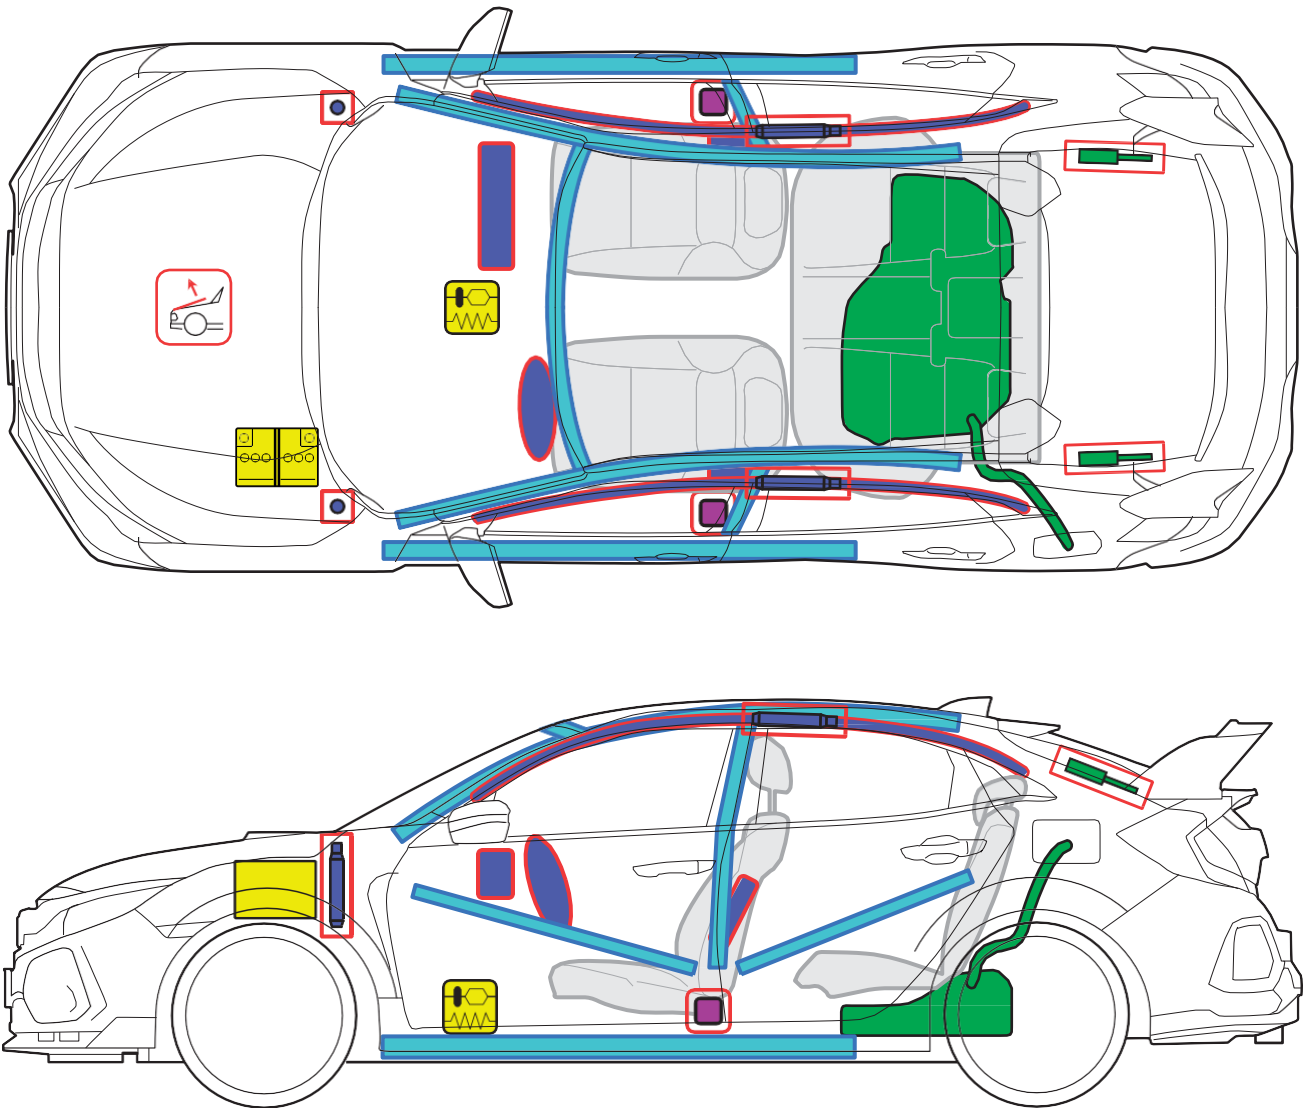

Civic Type R (FK8, 2017-)

Legend

	Airbag		Structural reinforcements		Control unit
	Gas-generator		Gas filled spring unit		12 Volt-Battery
	Seat belt tensioner		Fuel tank		Active pedestrian protection system