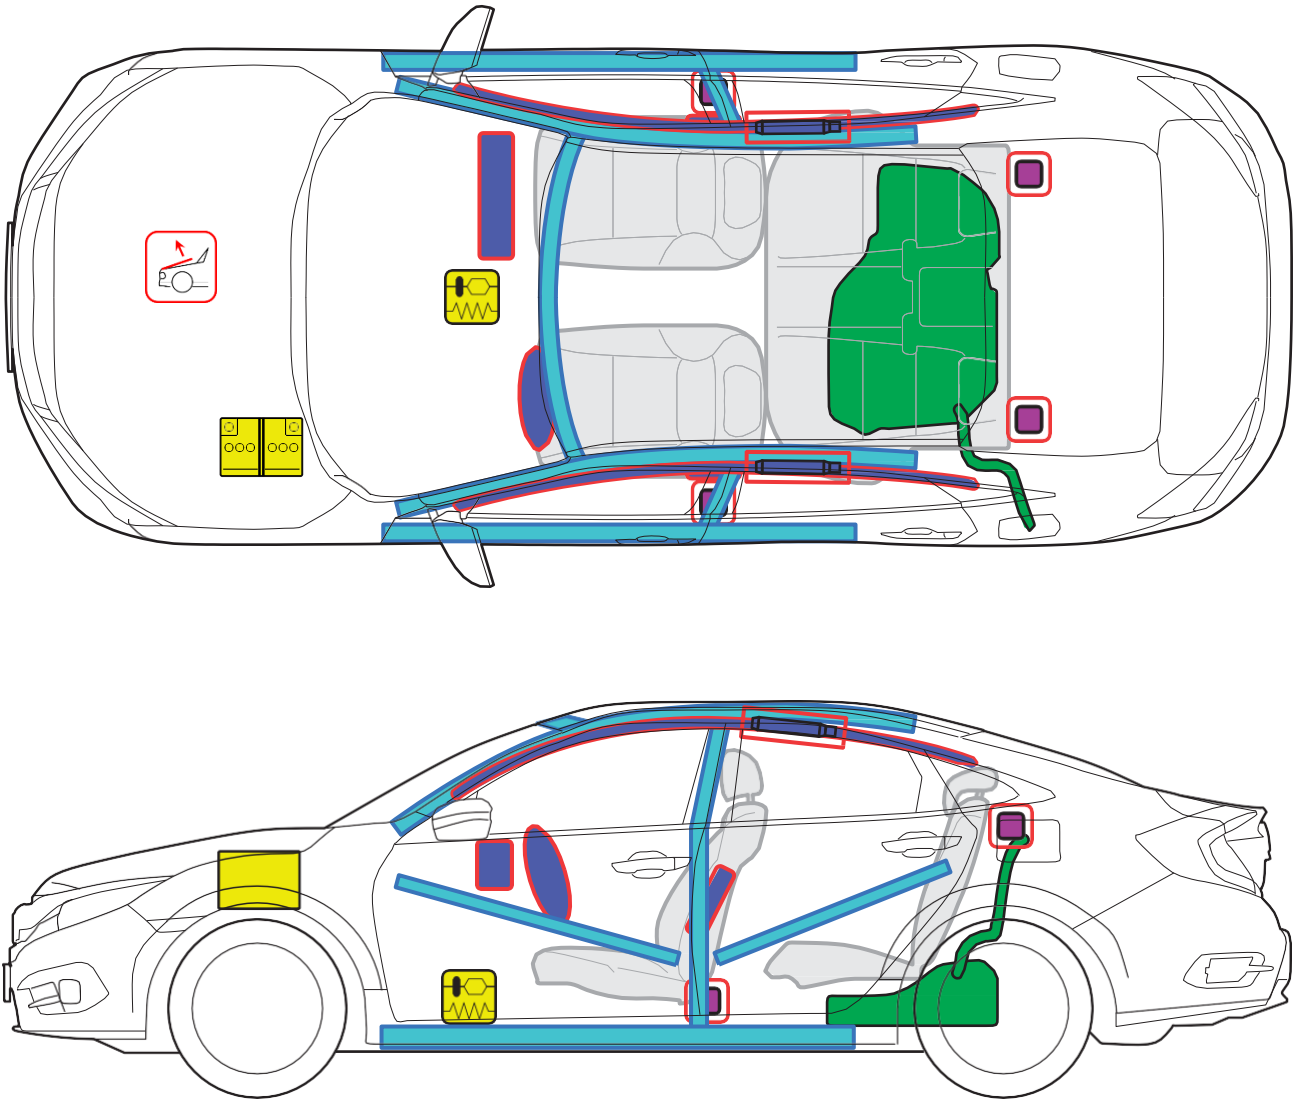

Civic 4D Diesel (FC8, 2018-)

Legend

	Airbag		Structural Reinforcements		Control Unit
	Gas-generator		Gas filled spring unit		12 Volt-Battery
	Seat-Belt-Tensioner		Fuel-tank		Pop Up hood