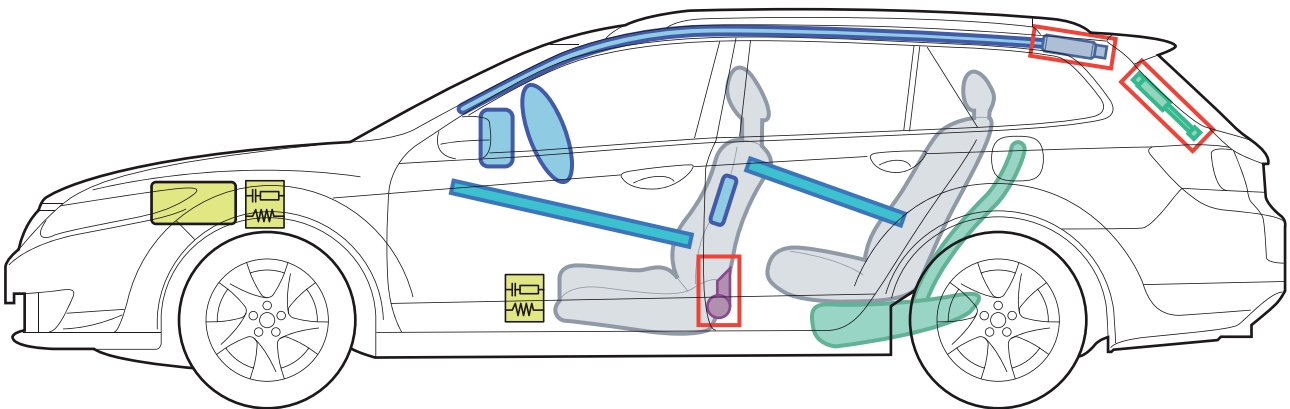

ACCORD Tourer (CW1/CW2/CW3 5-Door, 2008-2015)

Legend

	Airbag		Structural reinforcements		Control unit
	Gas generator		Gas filled spring device		Battery
	Seat belt tensioner		Fuel tank		

A