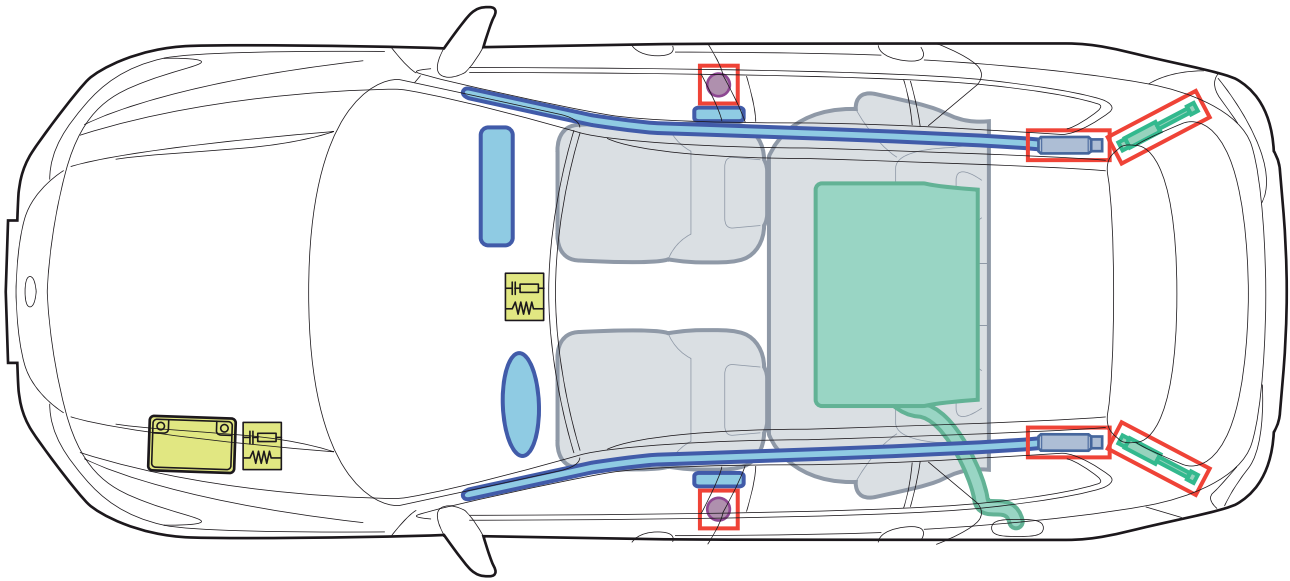

ACCORD Tourer (CW1/CW2/CW3 5-Door, 2008-2015)

Legend

	Airbag		Structural reinforcements		Control unit
	Gas generator		Gas filled spring device		Battery
	Seat belt tensioner		Fuel tank		

A